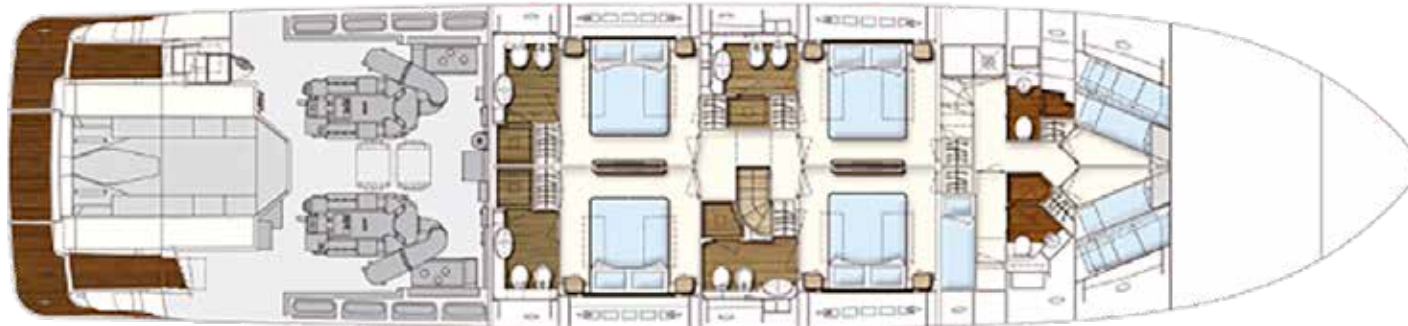

IVA ~ FERRETTI 96

Sundeck

IVA ~ FERRETTI 960

Sundeck

IVA ~ FERRETTI 960

7

Al fresco cockpit table

Main salon

Main salon

Double cabin

Double cabin bathroom

General arrangement

TECHNICAL SPECIFICATIONS

Length: 29.2 m (95' 10")

Beam: 6.7 m (22' 0")

Draft: 2.2 m (7' 3")